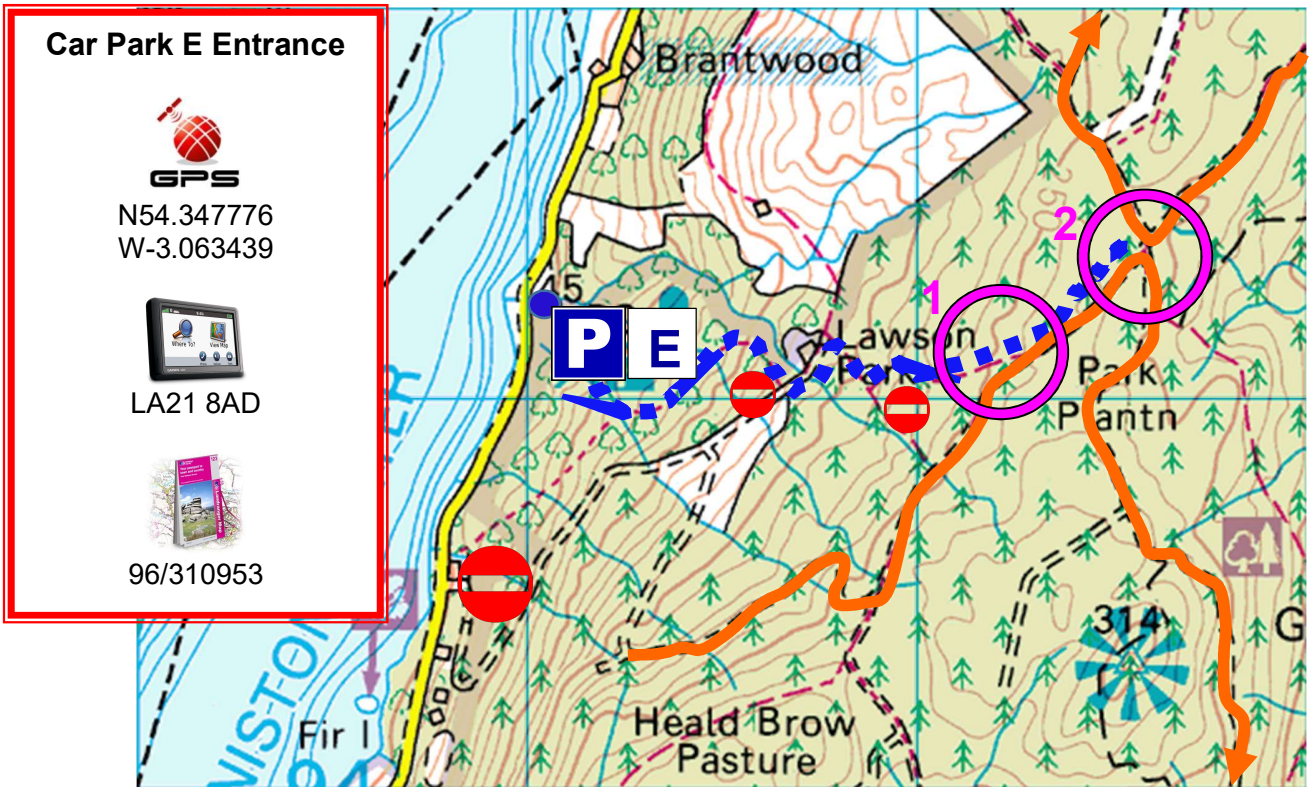

# Spectator Viewing Points - Car Park E, Machells Coppice

Cars Due SS1; 09:35 & 09:50hrs SS4; 13:05 & 13:20hrs

**Post 3b / 4**