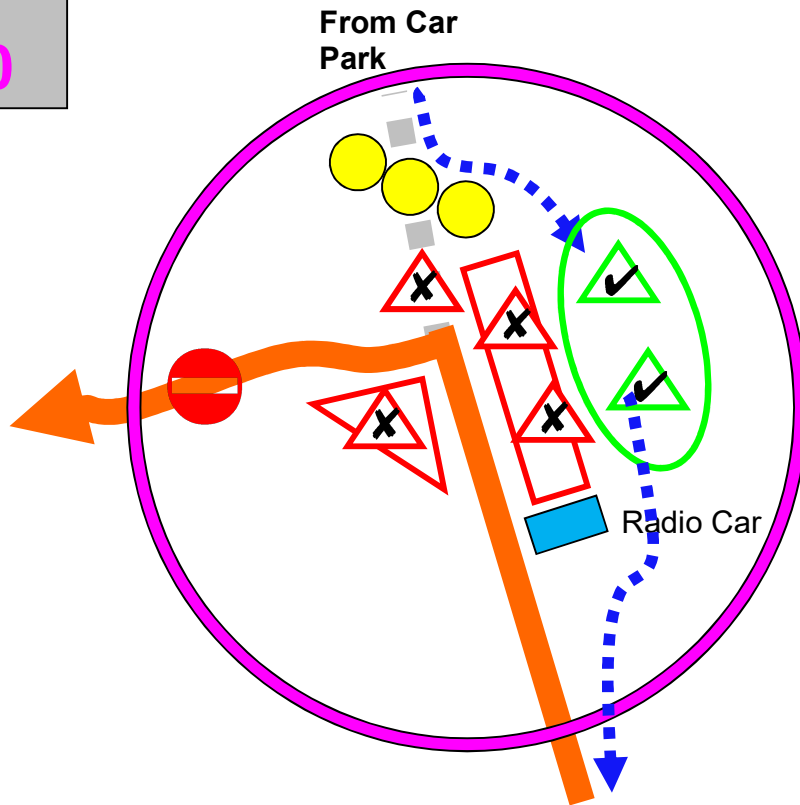

Spectator Viewing Points – Car Park D, High Cross

Car Park D Entrance

GPS
N54.378309
W-3.028126

LA22 OPP

96/332986

Cars Due

SS1; 09:53hrs

SS4; 13:23hrs

1. Post 41

Cars Due

SS1; 09:53hrs

SS4; 13:23hrs

2. Post 40

Cars Due

SS1; 09:52hrs

SS4; 13:22hrs