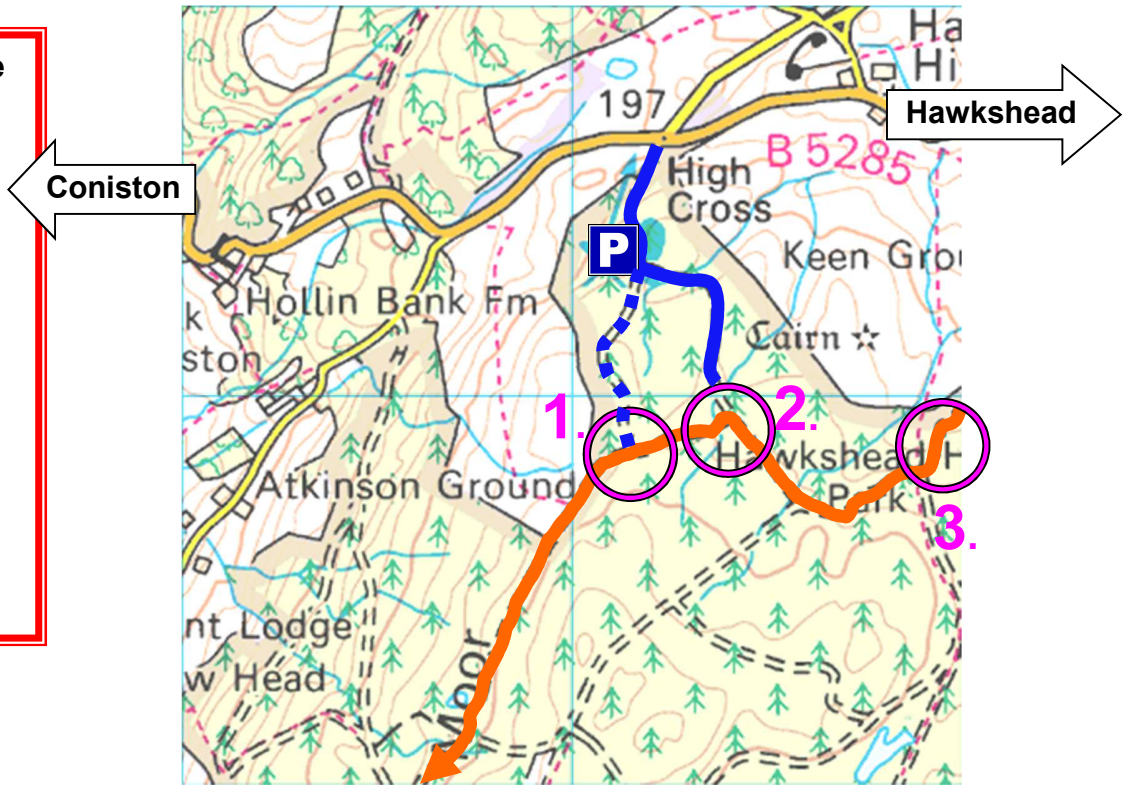

Spectator Viewing Points – Car Park D, High Cross

Car Park D Entrance

GPS
N54.378309
W-3.028126

LA22 OPP

96/332986

Cars Due

SS1; 09:53hrs

SS4; 13:23hrs

1. Post 41

Cars Due

SS1; 09:53hrs

SS4; 13:23hrs

2. Post 40

Cars Due

SS1; 09:52hrs

SS4; 13:22hrs