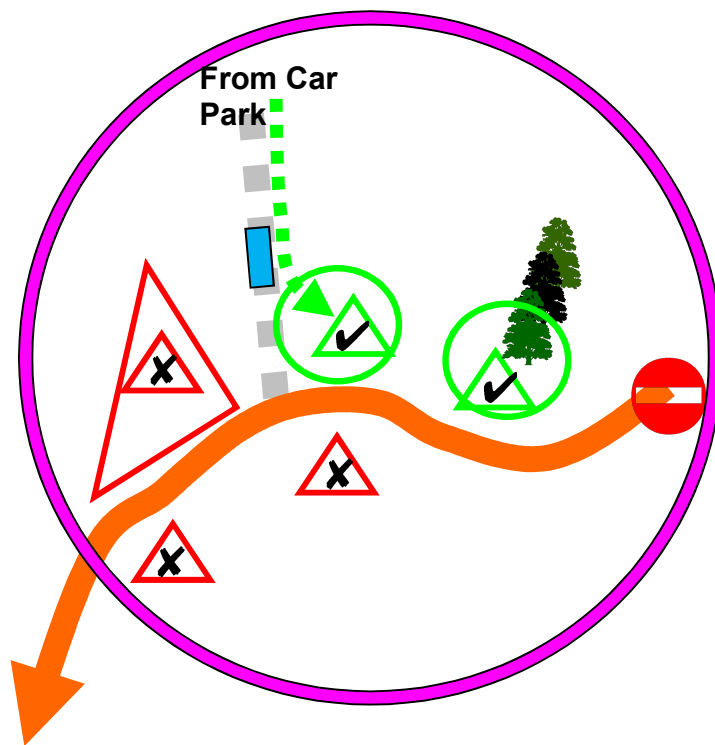

Spectator Viewing Points – Car Park D, High Cross

Car Park D Entrance

GPS
N54.378309
W-3.028126

LA22 OPP

96/332986

Cars Due

SS1; 09:53hrs

SS4; 13:23hrs

1. Post 41

Cars Due

SS1; 09:53hrs

SS4; 13:23hrs

2. Post 40

Cars Due

SS1; 09:52hrs

SS4; 13:22hrs

3. Post 37d