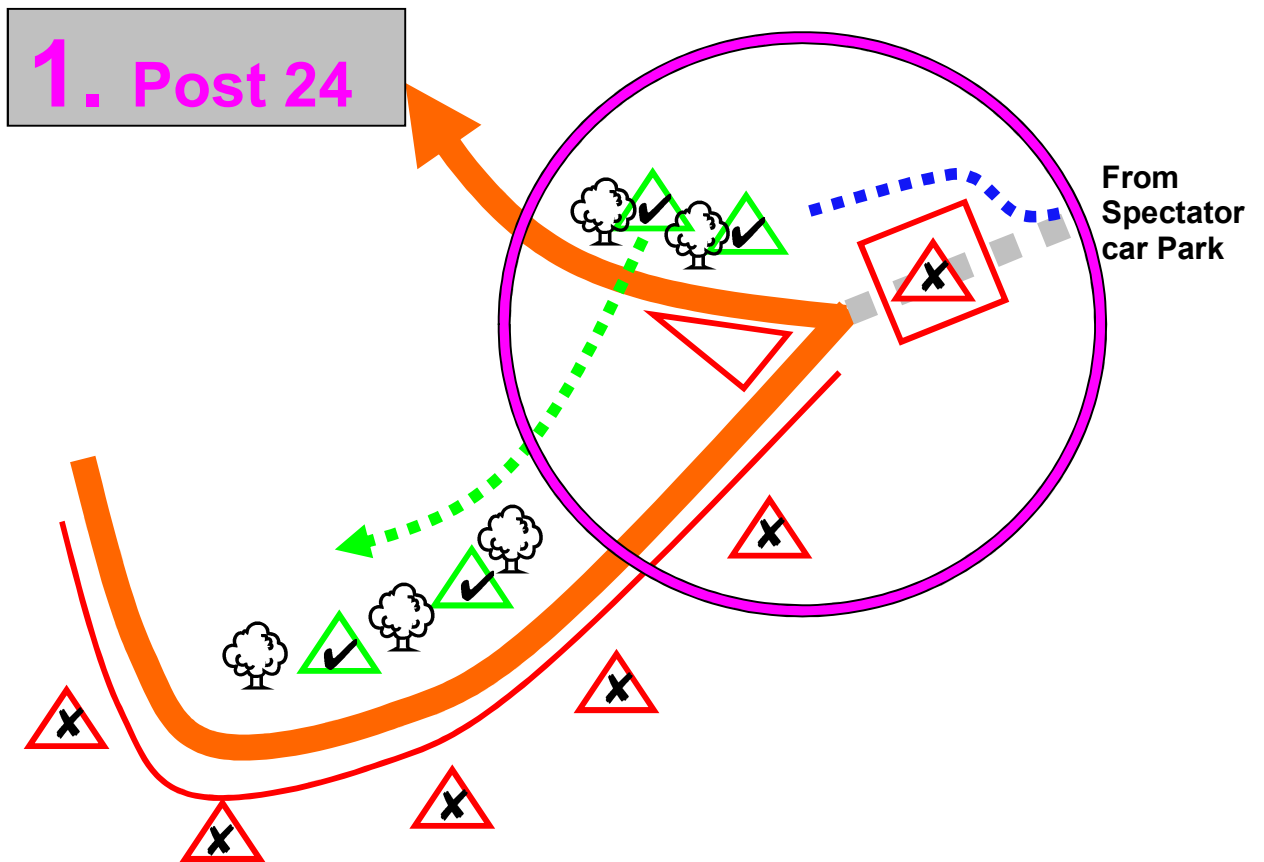

Spectator Viewing Points – Car Park C, High Barn / Moor Top

Car Park C Entrance

 **GPS**
 N54.358499
 W-3.013893

 **LA22 0QQ**

 **96/342963**

Cars Due (1.)

SS1; 09:48hrs

SS4; 13:18hrs

2. Post 37 (Drakes Corner)

3. Post 37b (McRaes Corner)