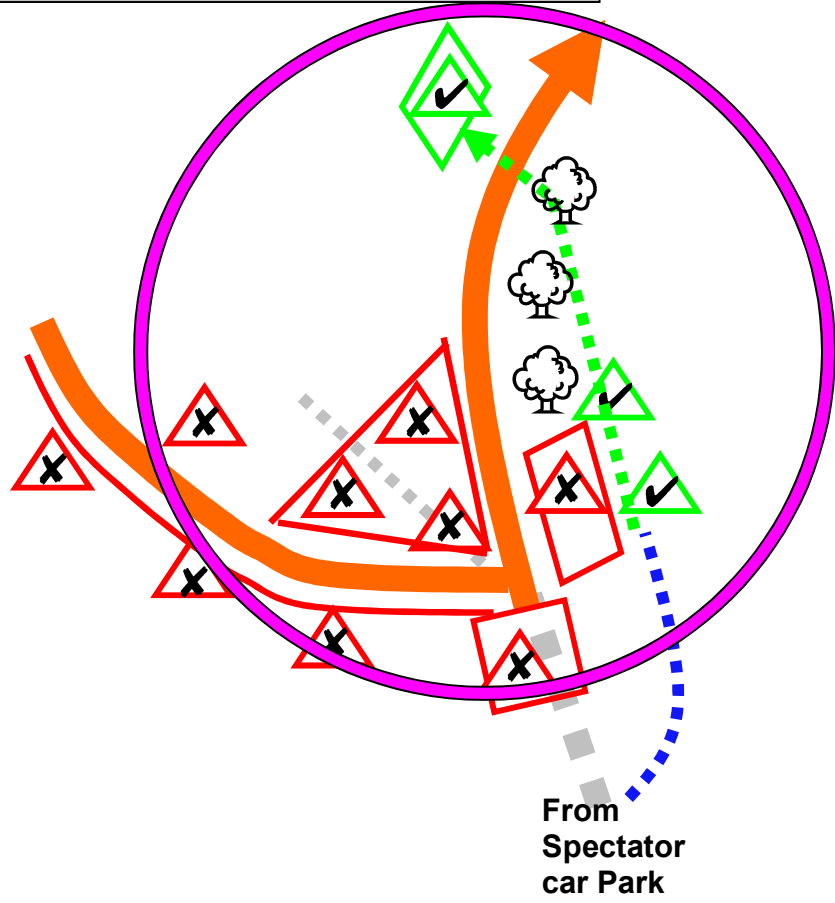

Spectator Viewing Points – Car Park C, High Barn / Moor Top

Car Park C Entrance

 **GPS**
 N54.358499
 W-3.013893

 **LA22 0QQ**

 **96/342963**

Cars Due (1.)

SS1; 09:48hrs

SS4; 13:18hrs

2. Post 37 (Drakes Corner)

3. Post 37b (McRaes Corner)