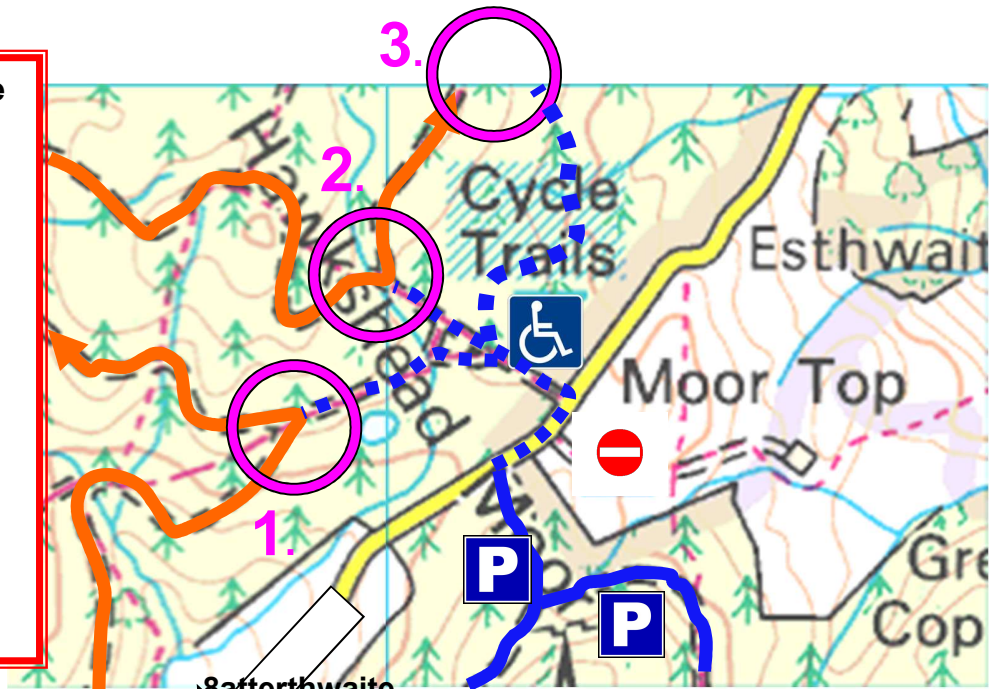

Spectator Viewing Points – Car Park C, High Barn / Moor Top

Car Park C Entrance

 **GPS**
 N54.358499
 W-3.013893

 **LA22 0QQ**

 **96/342963**

Cars Due (1.)

SS1; 09:48hrs

SS4; 13:18hrs

2. Post 37 (Drakes Corner)

3. Post 37b (McRaes Corner)