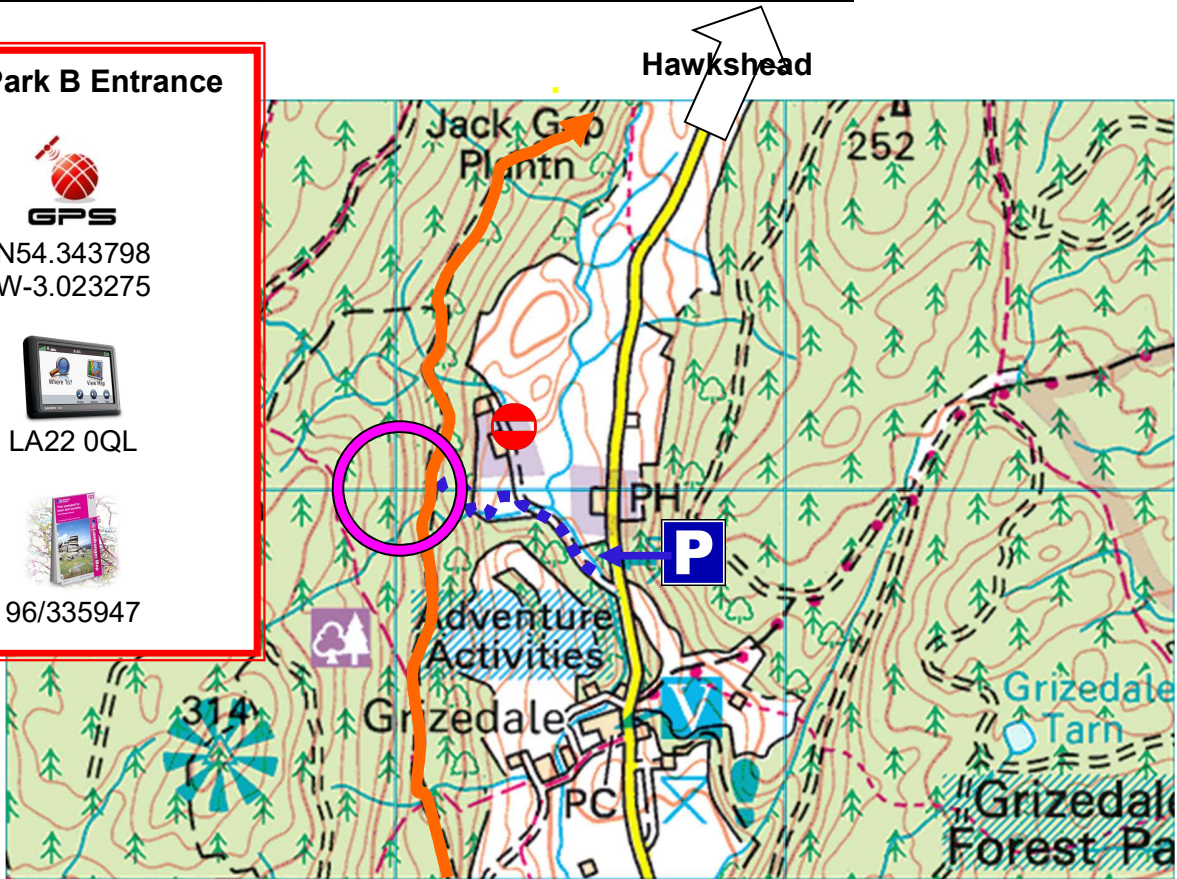

Spectator Viewing Points – Car Park B, Kennels

Car Park B Entrance

GPS
N54.343798
W-3.023275

LA22 0QL

96/335947

Cars Due **SS1; 09:46hrs** **SS4; 13:16hrs**

Post 22c