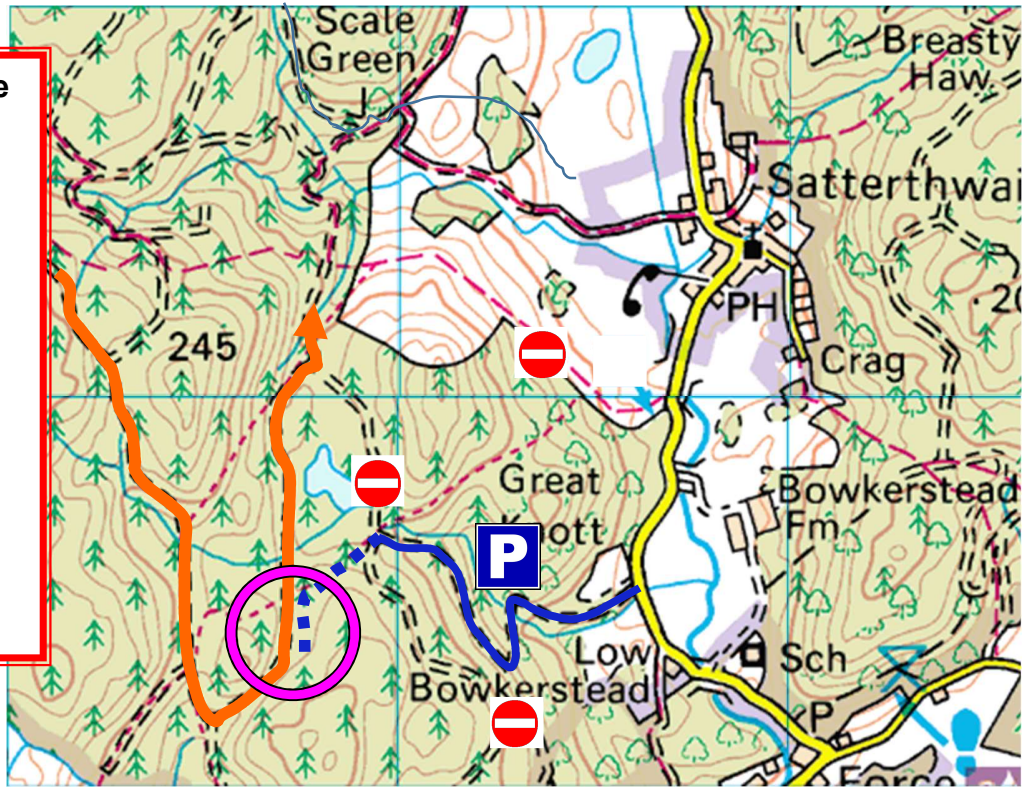

Spectator Viewing Points – Car Park A, Bowkerstead

Car Park A Entrance

GPS
N54.314752
W-3.022044

LA12 8LL

96/338913

Cars Due

SS1; 09:42hrs

SS4; 13:12hrs

Post 16a