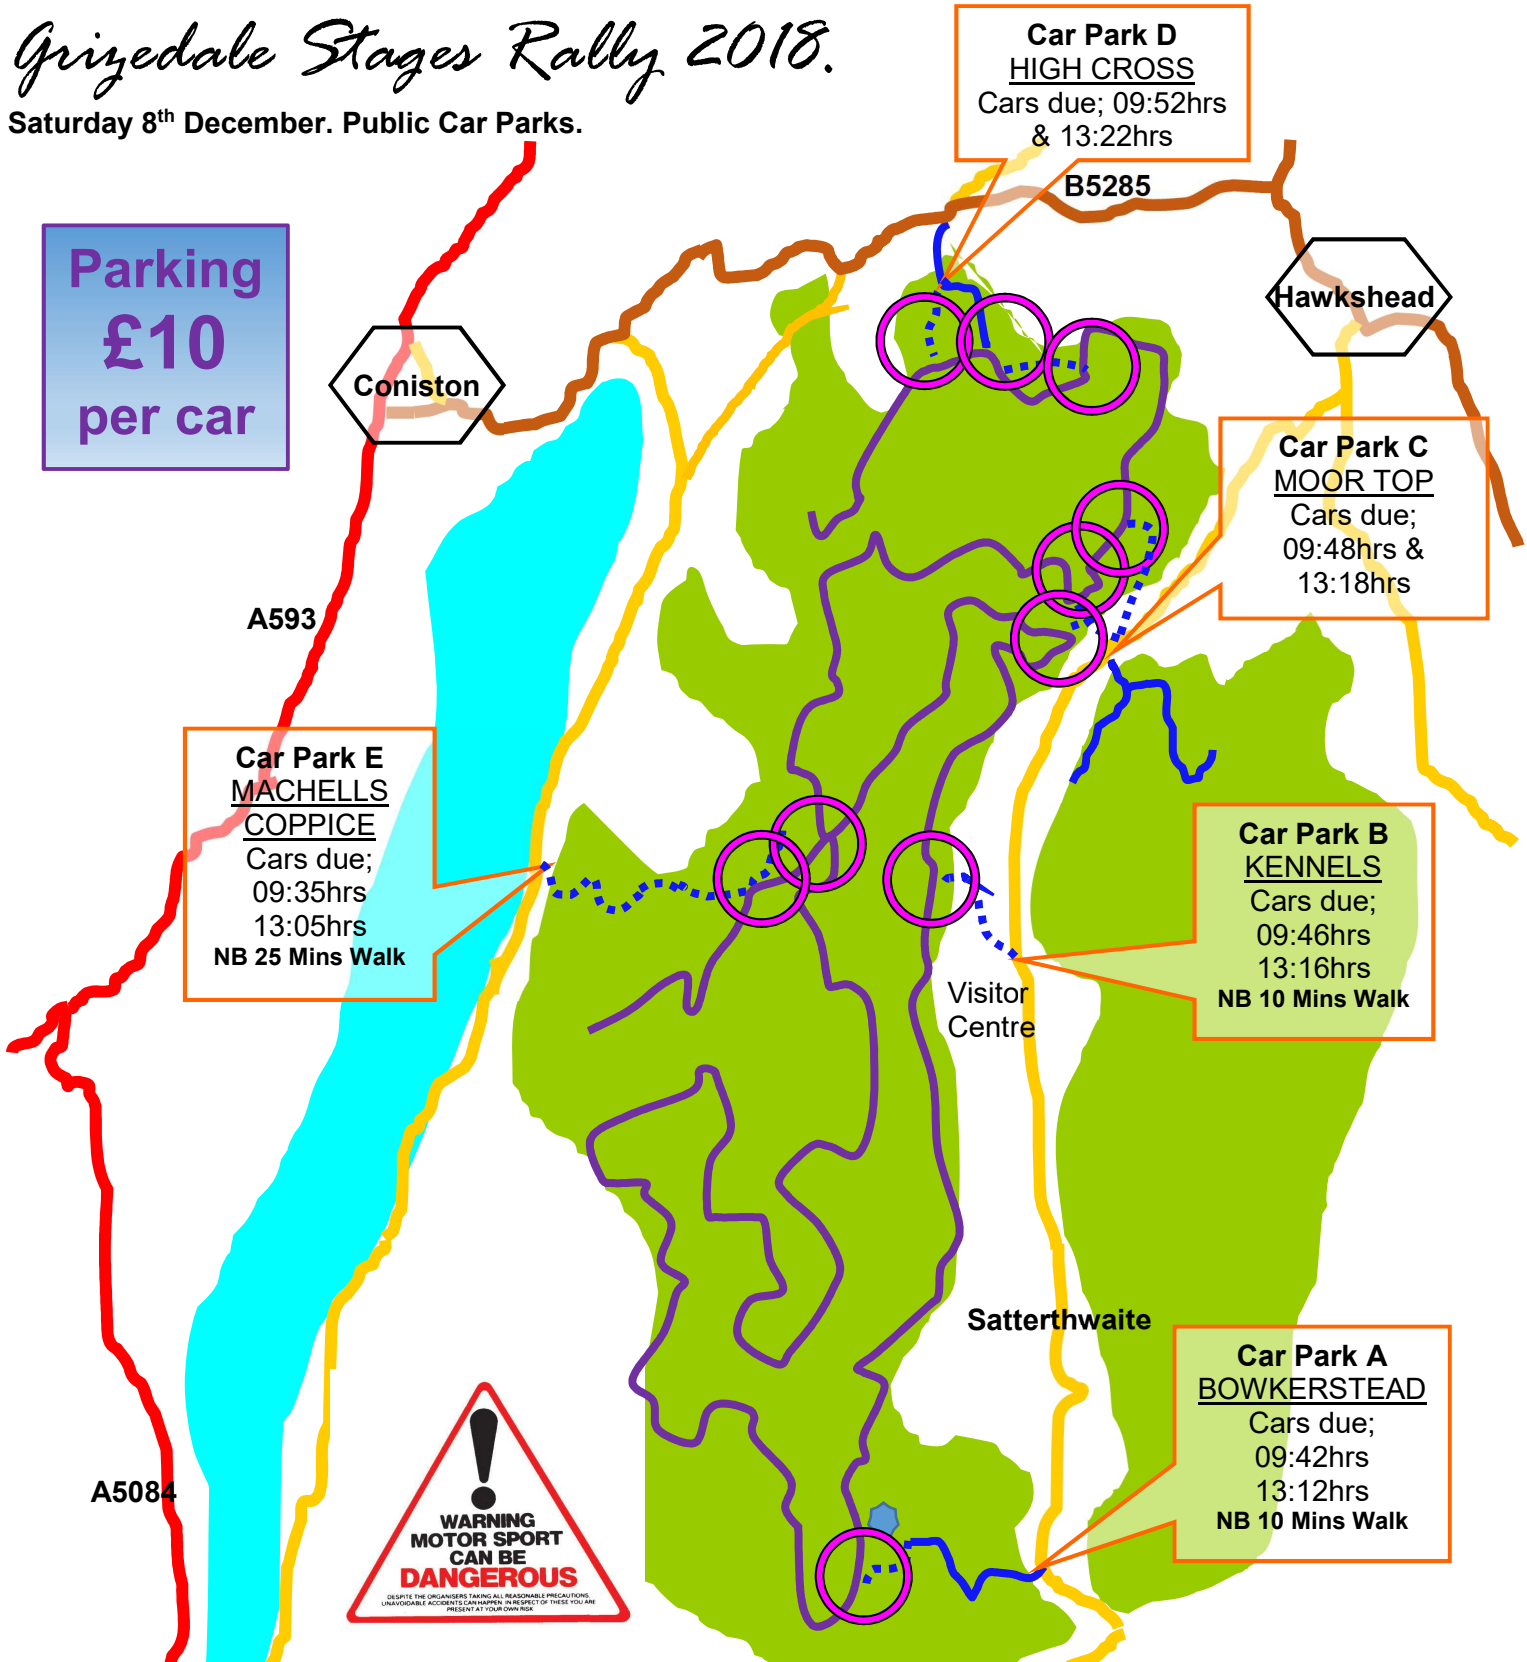

Grizedale Stages Rally 2018.

Saturday 8th December. Public Car Parks.

**Parking
£10
per car**

	Car Park A <u>Bowkerstead</u>	Car Park B <u>Kennels</u>	Car Park C <u>Moor Top</u>	Car Park D <u>High Cross</u>	Car Park E <u>Machells</u>
	N54.314752 W-3.022044	N54.343798 W-3.023275	N54.358499 W-3.013893	N54.378309 W-3.028126	N54.347776 W-3.063439
	LA12 8LL	LA22 0QL	LA22 0QQ	LA22 0PP	LA21 8AD
	96/336915	96/335947	96/341963	96/332986	96/310953