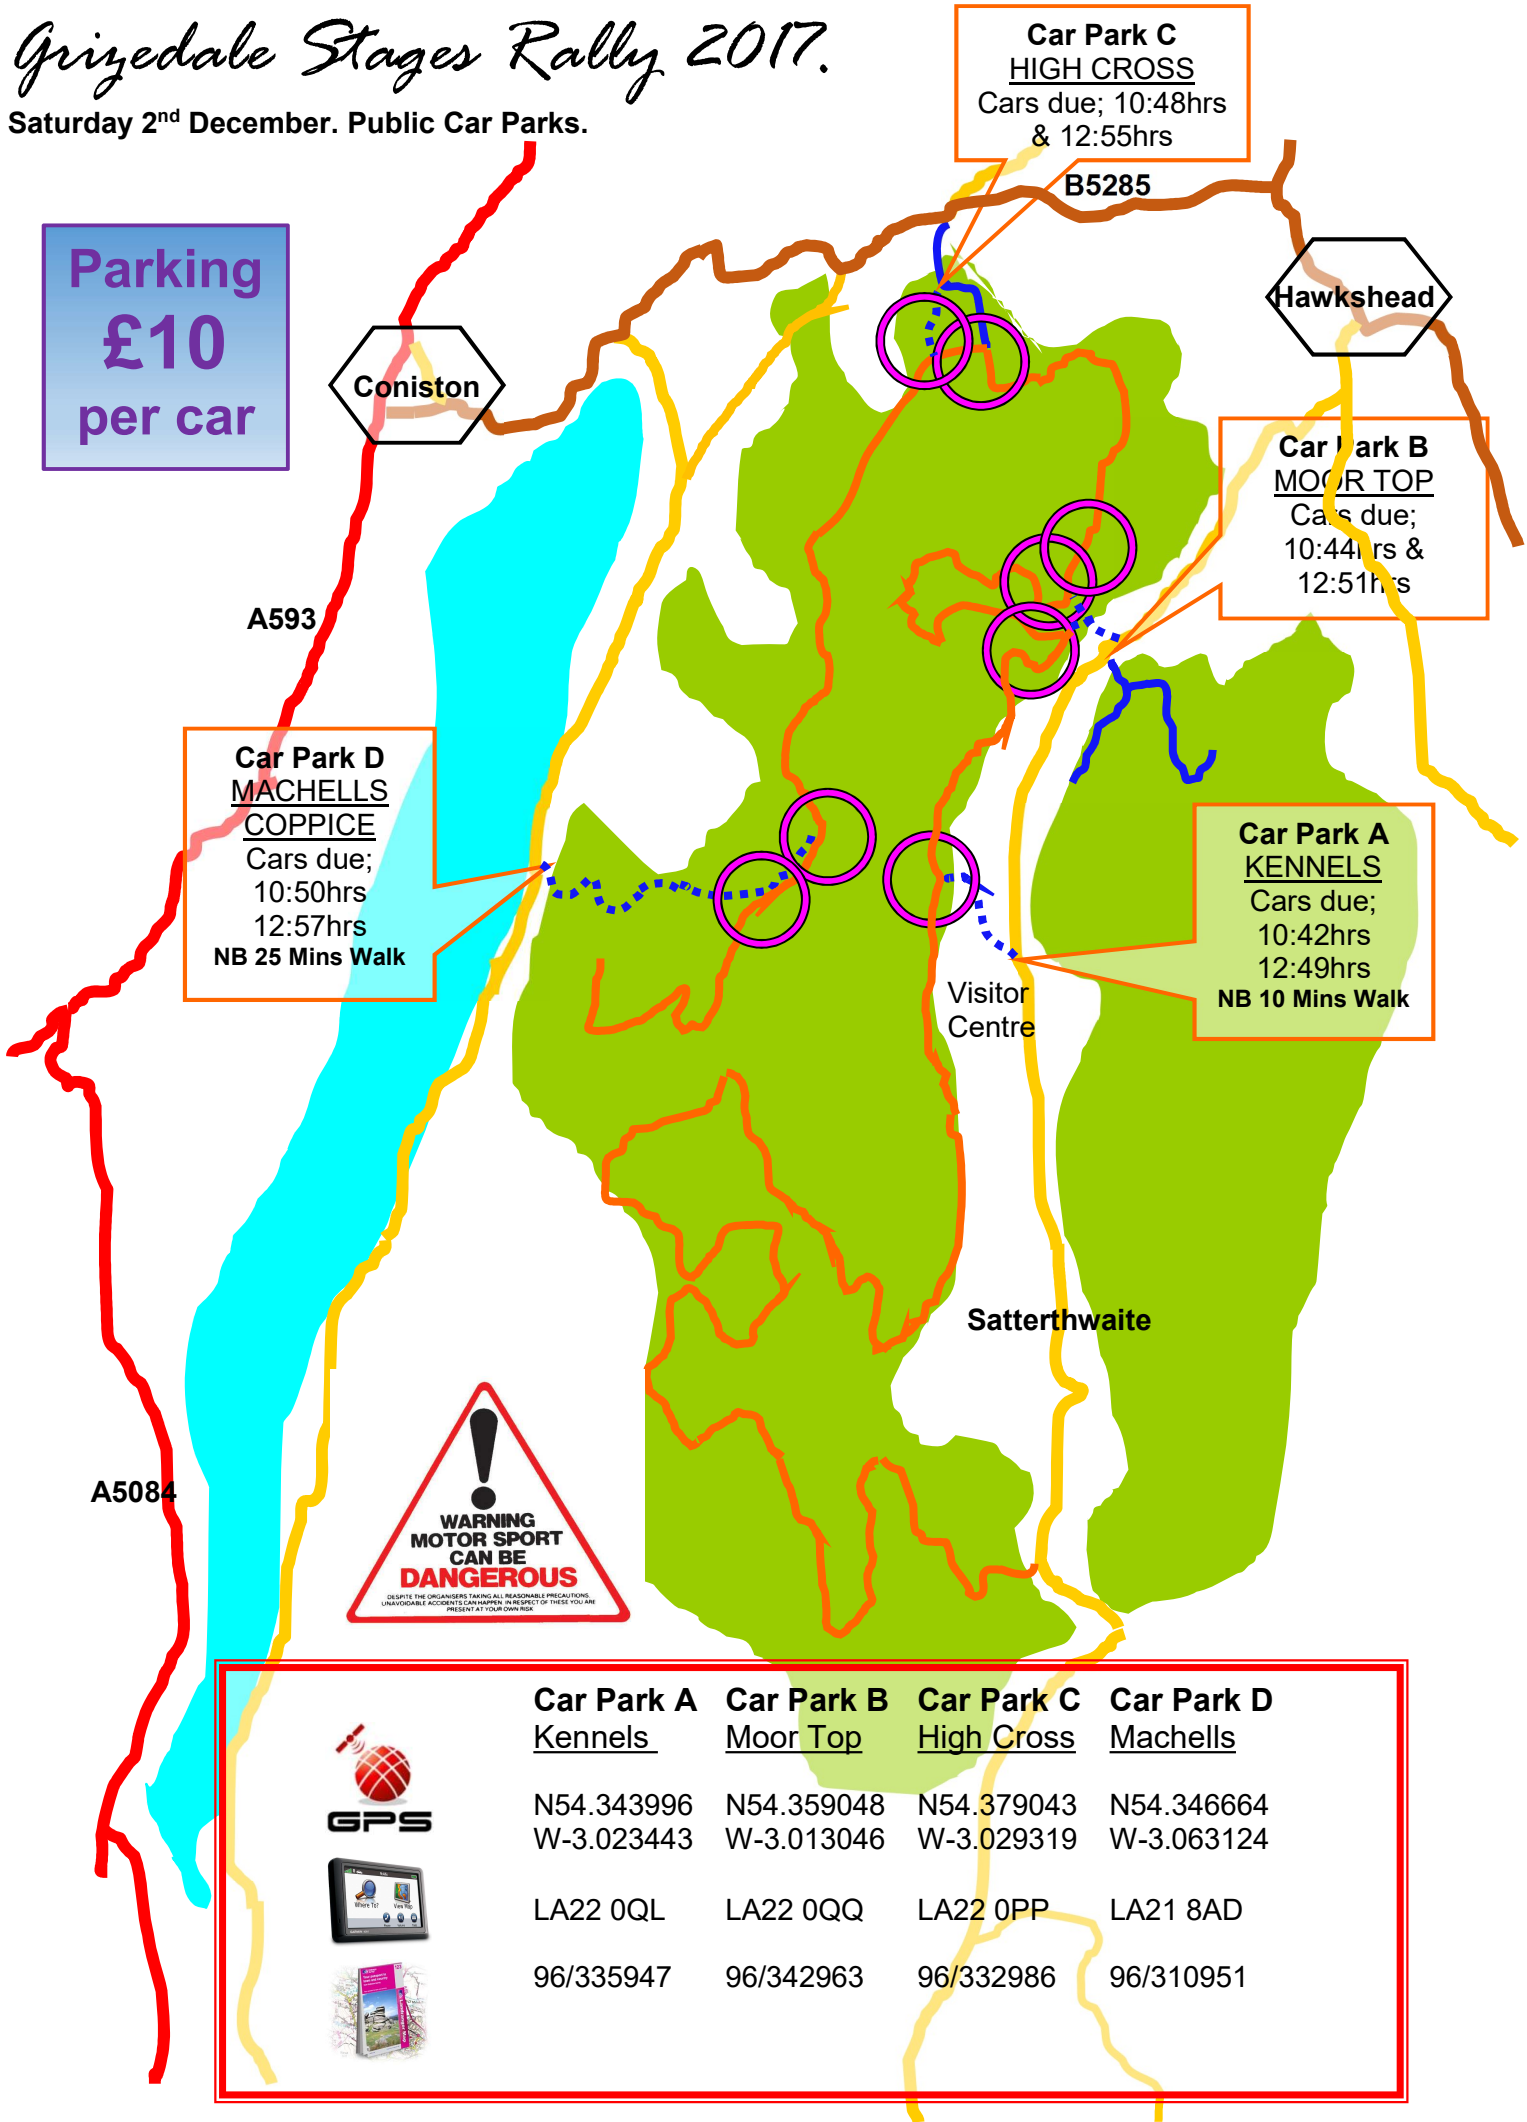

Grizedale Stages Rally 2017.

Saturday 2nd December. Public Car Parks.

**Parking
£10
per car**

**Car Park C
HIGH CROSS**
Cars due; 10:48hrs
& 12:55hrs

**Car Park B
MOOR TOP**
Cars due;
10:44hrs &
12:51hrs

**Car Park D
MACHELLS
COPPICE**
Cars due;
10:50hrs
12:57hrs
NB 25 Mins Walk

**Car Park A
KENNELS**
Cars due;
10:42hrs
12:49hrs
NB 10 Mins Walk

	Car Park A Kennels	Car Park B Moor Top	Car Park C High Cross	Car Park D Machells
	N54.343996 W-3.023443	N54.359048 W-3.013046	N54.379043 W-3.029319	N54.346664 W-3.063124
	LA22 0QL	LA22 0QQ	LA22 0PP	LA21 8AD
	96/335947	96/342963	96/332986	96/310951