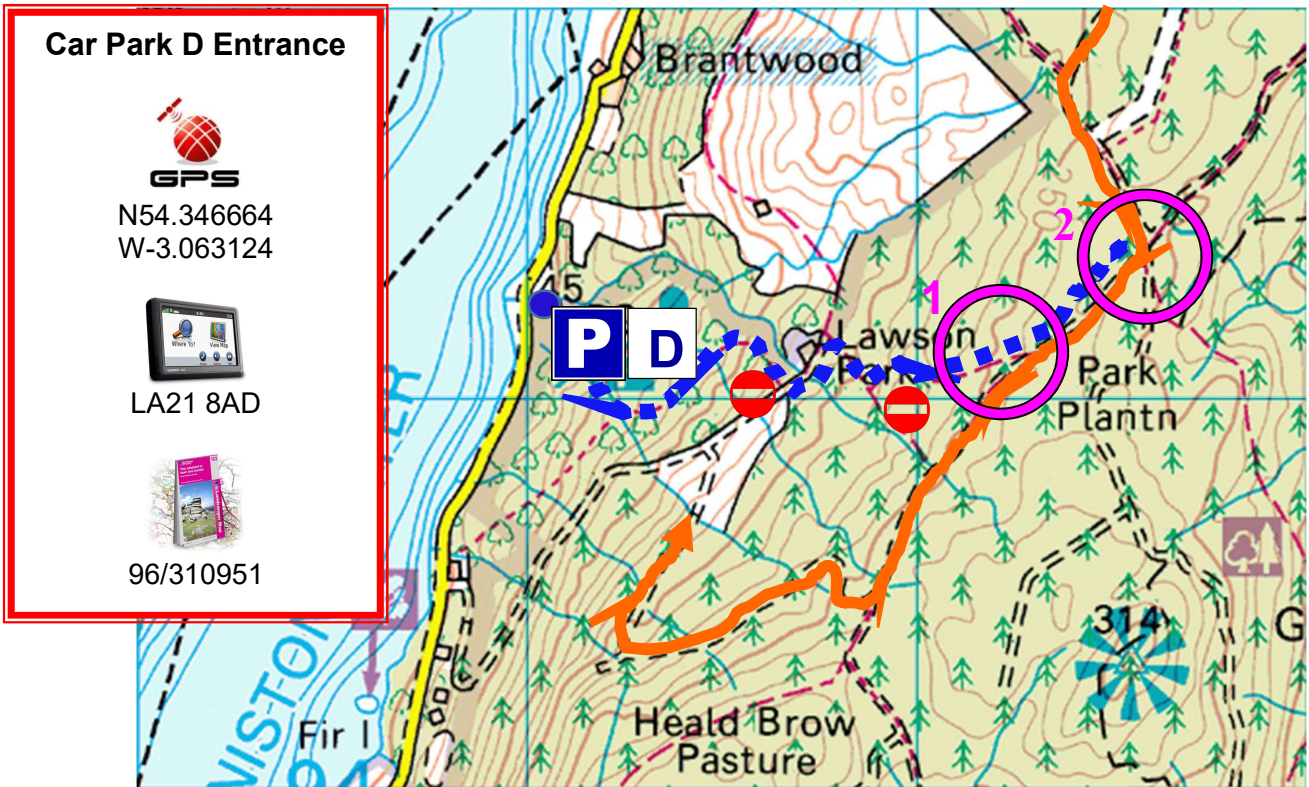

Spectator Viewing Points - Car Park D, Machells Coppice

Cars Due SS3; 10:50hrs SS4; 12:57hrs