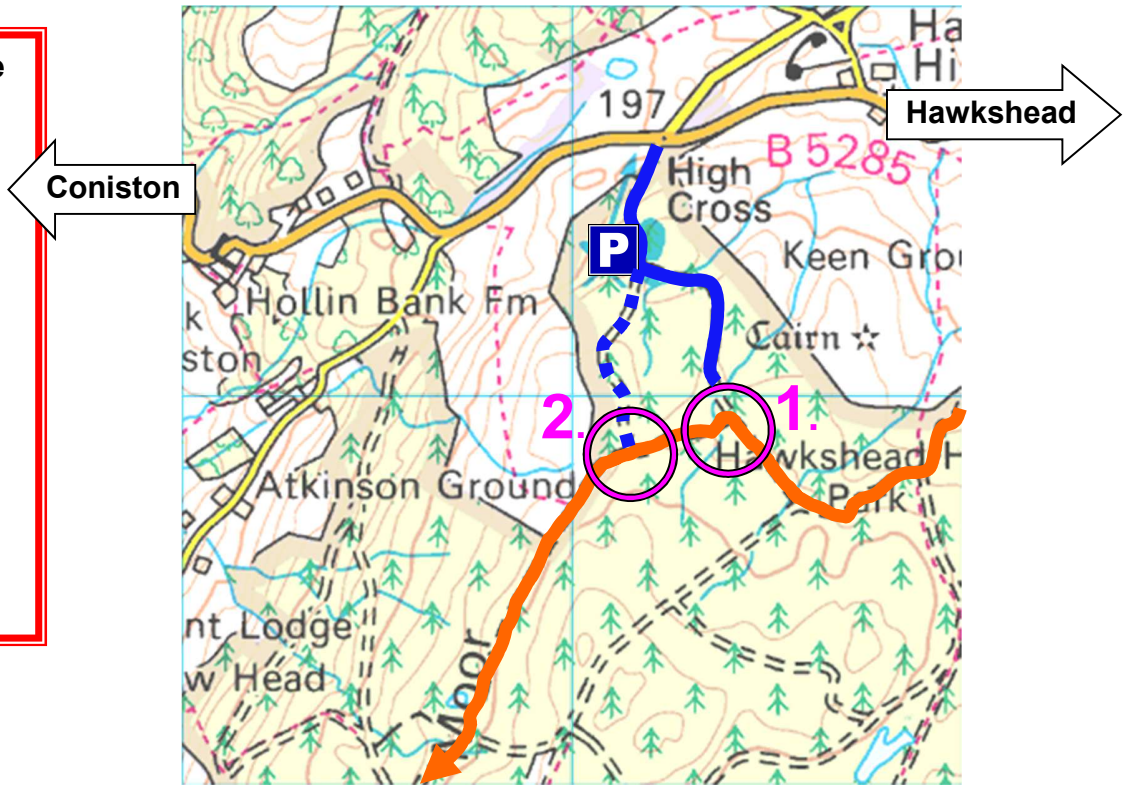

Spectator Viewing Points – Car Park C, High Cross

Car Park C Entrance

GPS
N54.379043
W-3.029319

LA22 0PP

96/332986

Cars Due SS3; 10:48hrs SS4; 12:55hrs

1. Post 27

2. Post 28