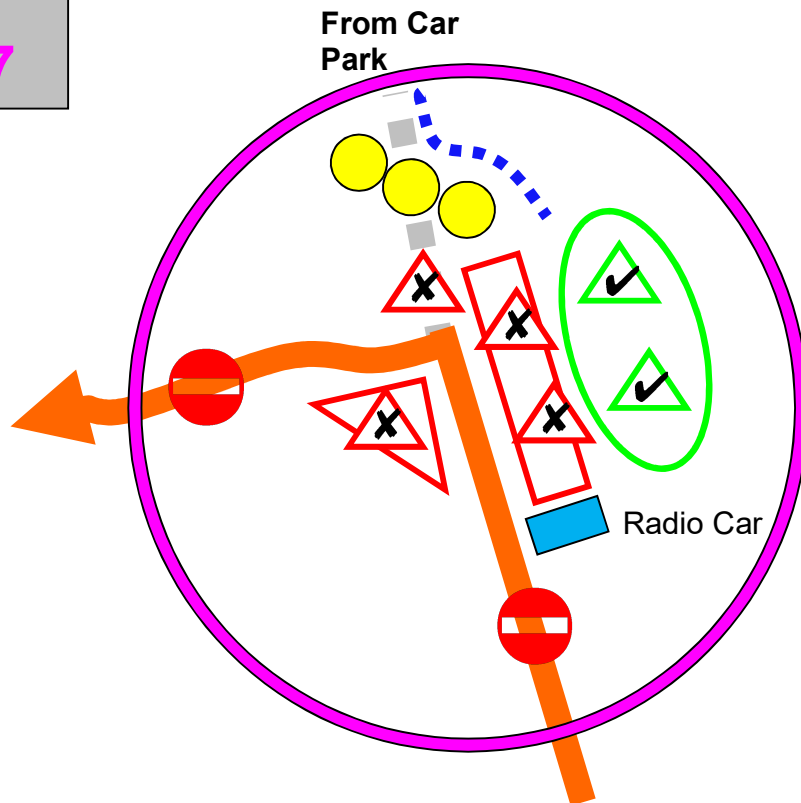

Spectator Viewing Points – Car Park C, High Cross

Car Park C Entrance

GPS
N54.379043
W-3.029319

LA22 0PP

96/332986

Cars Due SS3; 10:48hrs SS4; 12:55hrs

1. Post 27

2. Post 28