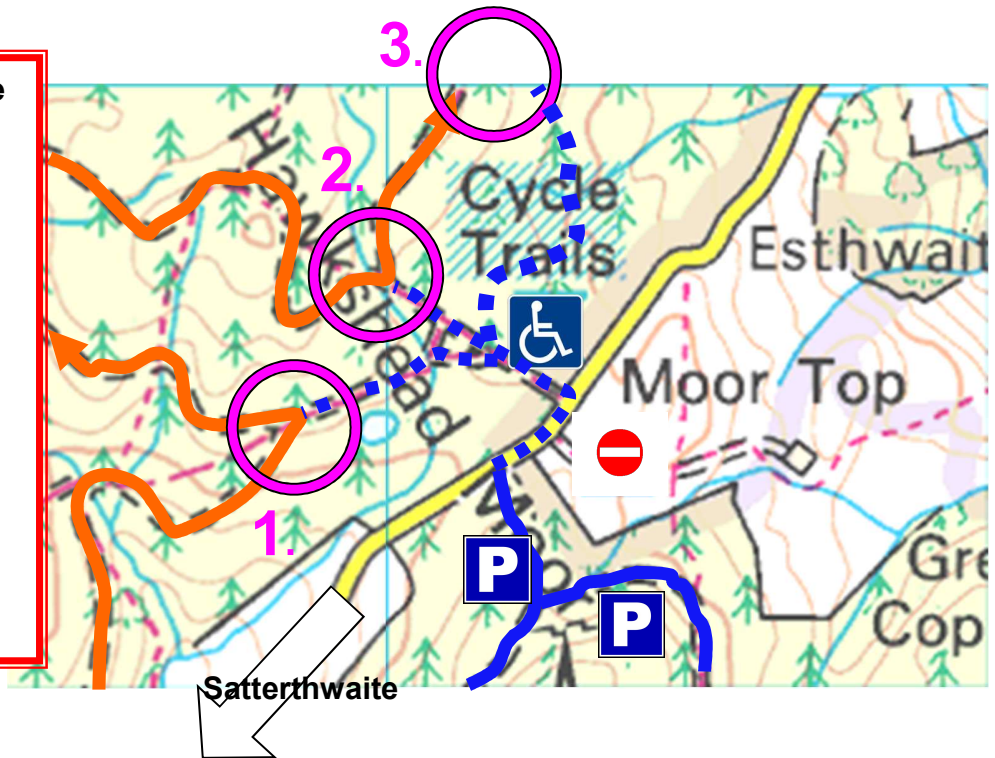

Spectator Viewing Points – Car Park B, High Barn / Moor Top

Car Park B Entrance

GPS
N54.359592
W-3.013046

LA22 0QQ

96/342963

Cars Due

SS3; 10:44hrs

SS4; 12:51hrs

2. Post 24 (Drakes Corner)

Cars Due

SS3; 10:47hrs

SS4; 12:54hrs

3. Post 24b (McRaes Corner)