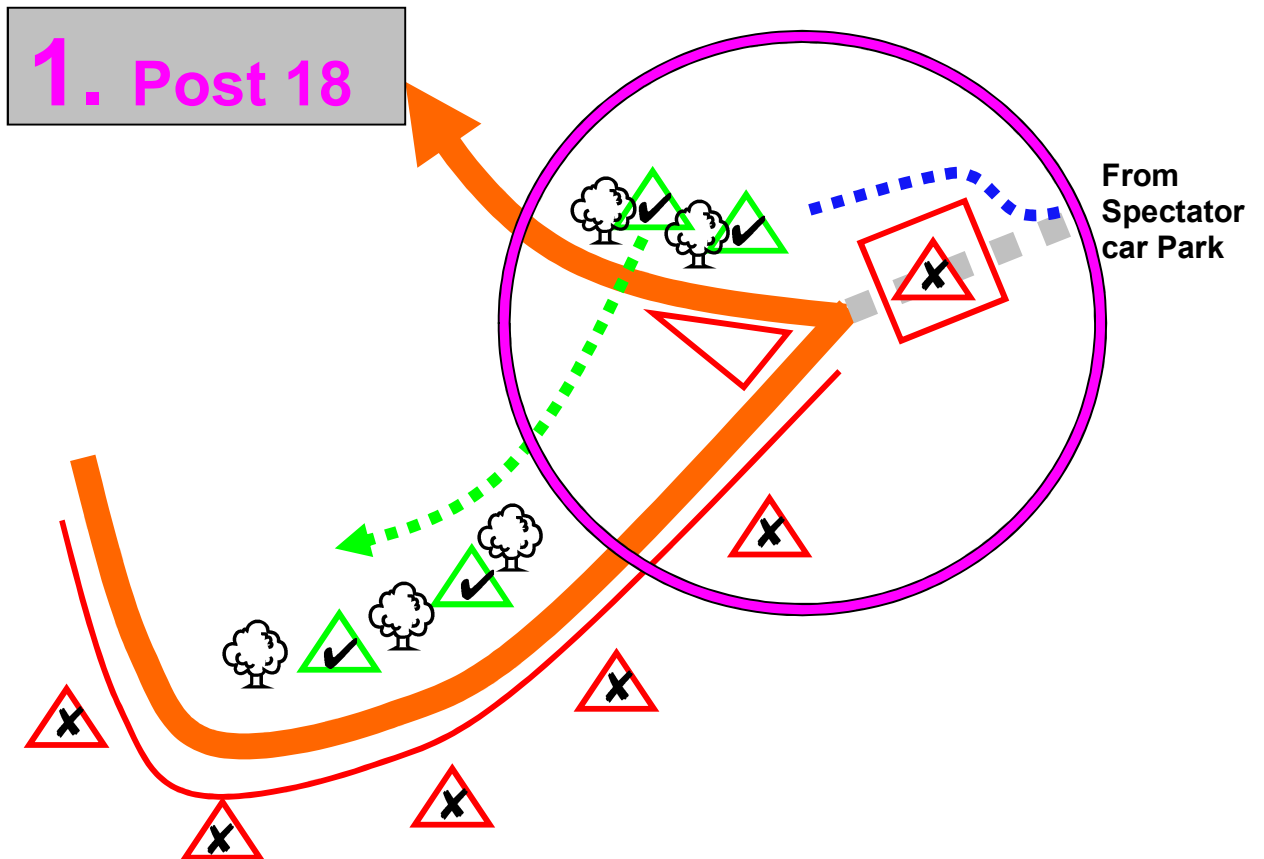

Spectator Viewing Points – Car Park B, High Barn / Moor Top

Car Park B Entrance

GPS
N54.359592
W-3.013046

LA22 0QQ

96/342963

Cars Due

SS3; 10:44hrs

SS4; 12:51hrs

2. Post 24 (Drakes Corner)

Cars Due

SS3; 10:47hrs

SS4; 12:54hrs

3. Post 24b (McRaes Corner)