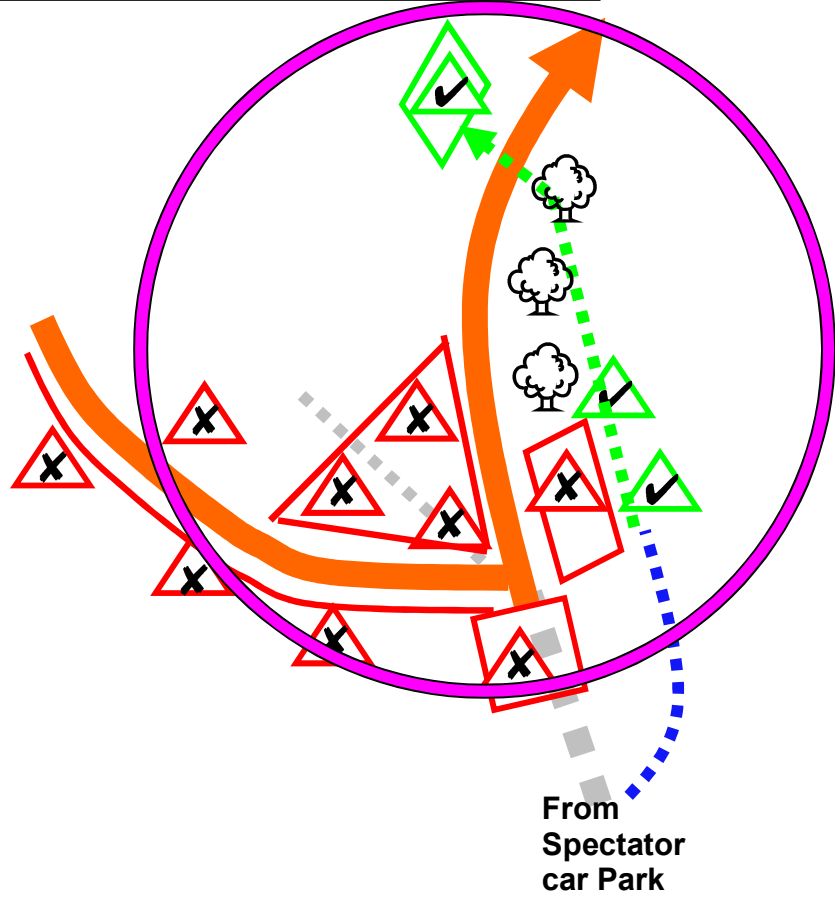

Spectator Viewing Points – Car Park B, High Barn / Moor Top

Car Park B Entrance

GPS
N54.359592
W-3.013046

LA22 0QQ

96/342963

Cars Due

SS3; 10:44hrs

SS4; 12:51hrs

2. Post 24 (Drakes Corner)

Cars Due

SS3; 10:47hrs

SS4; 12:54hrs

3. Post 24b (McRaes Corner)