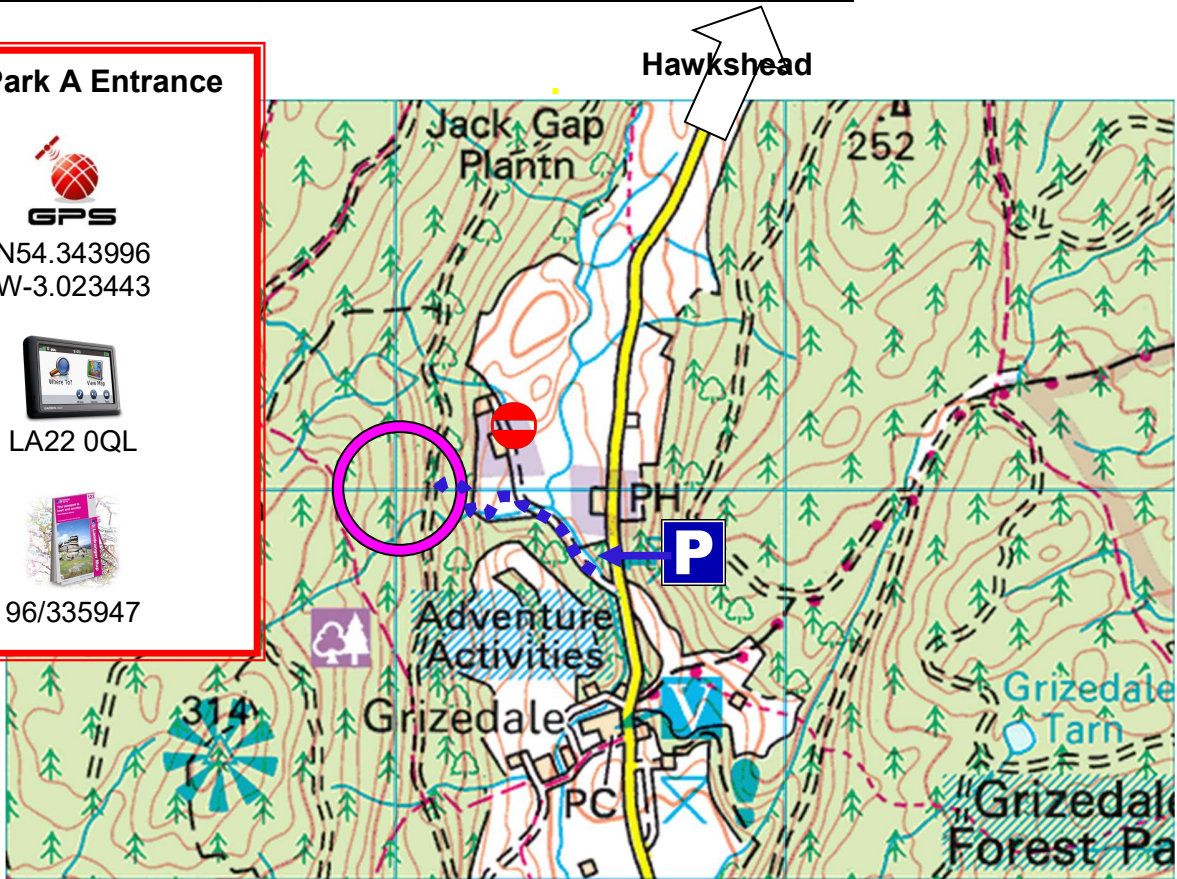

Spectator Viewing Points – Car Park A, Kennels

Car Park A Entrance

GPS
N54.343996
W-3.023443

LA22 0QL

96/335947

Cars Due **SS3; 10:42hrs** **SS4; 12:49hrs**

Post 16c